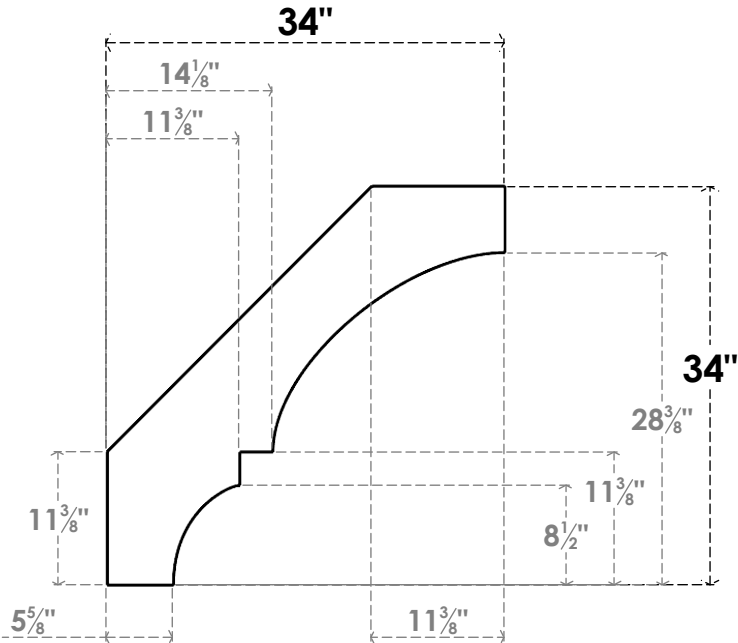

ITEM NUMBER: BRCPC035X34000X34000BOA

3 1/2"W X 34"D X 34"H BALBOA ARCHITECTURAL GRADE PVC CLOSED KNEE BRACE

SIDE PROFILE

FRONT PROFILE

ISOMETRIC

EKENA MILLWORK
2300 WEST MAIN ST.
CLARKSVILLE, TX 75426
TOLL FREE: 866-607-0453
WWW.EKENAMILLWORK.COM