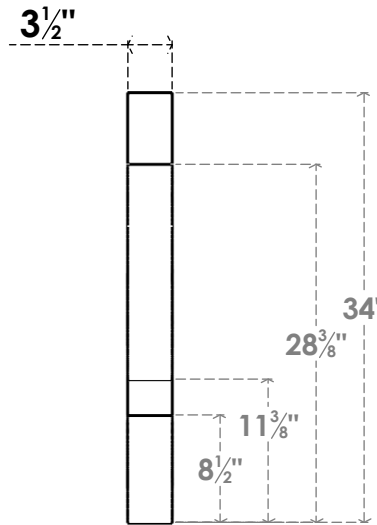

ITEM NUMBER: BRCPC035X34000X34000BOA

3 1/2"W X 34"D X 34"H BALBOA ARCHITECTURAL GRADE PVC CLOSED KNEE BRACE

SIDE PROFILE

FRONT PROFILE

ISOMETRIC

EKENA MILLWORK
2300 WEST MAIN ST.
CLARKSVILLE, TX 75426
TOLL FREE: 866-607-0453
WWW.EKENAMILLWORK.COM

NOTES

1. INSTALLATION TO BE COMPLETED IN ACCORDANCE WITH MANUFACTURER'S SPECIFICATIONS.
2. DRAWING MAY NOT BE TO SCALE
3. THIS DRAWING IS INTENDED FOR DESIGN AND PLANNING PURPOSES ONLY.
4. ALL INFORMATION CONTAINED HEREIN WAS CURRENT AT THE TIME OF DEVELOPMENT BUT MUST BE REVIEWED AND APPROVED BY THE PRODUCT MANUFACTURER TO BE CONSIDERED ACCURATE.
5. ARCHITECTURAL GRADE PVC PRODUCTS ARE MADE FROM EXPANDED CELLULAR PVC AND COME NATURALLY WHITE BUT MAY BE PAINTED